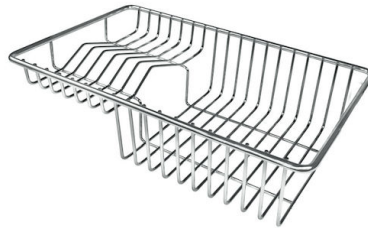

Basket 3,5" waste fitting The drain is equipped with a large 3.5" drain, with the practical basket cap that prevents the discharge of solid parts.

Deep bowls This bowls reach an important depth, over 20 cm, thanks to the advanced production technology, that can be offer great capiciency and praticity in all the washing operations.

High thickness 1mm thick steel. A significant thickness, which guarantees the maximum sturdiness and durability.

Perimetral overflow The overflow is always a security on the Foster sinks that prevents the overflow of water in case of oversights. The perimeter drain solution improves aesthetics thanks to its square and essential shape.

Small radius Bowls with squared shapes with a modern design and an increased capacity, for a minimal aesthetics connected with an extreme praticity.

TECHNICAL DATA

OPTIONAL ACCESSORIES

Cestello inox
8612 000

Glass chopping board
8631 300

HDPE Chopping board
8657 001

HDPE Twin chopping board
8644 101

Stainless steel plate rack
8100 303
* only in combination with the accessory
8644 101

Stainless steel plate rack
8100 201